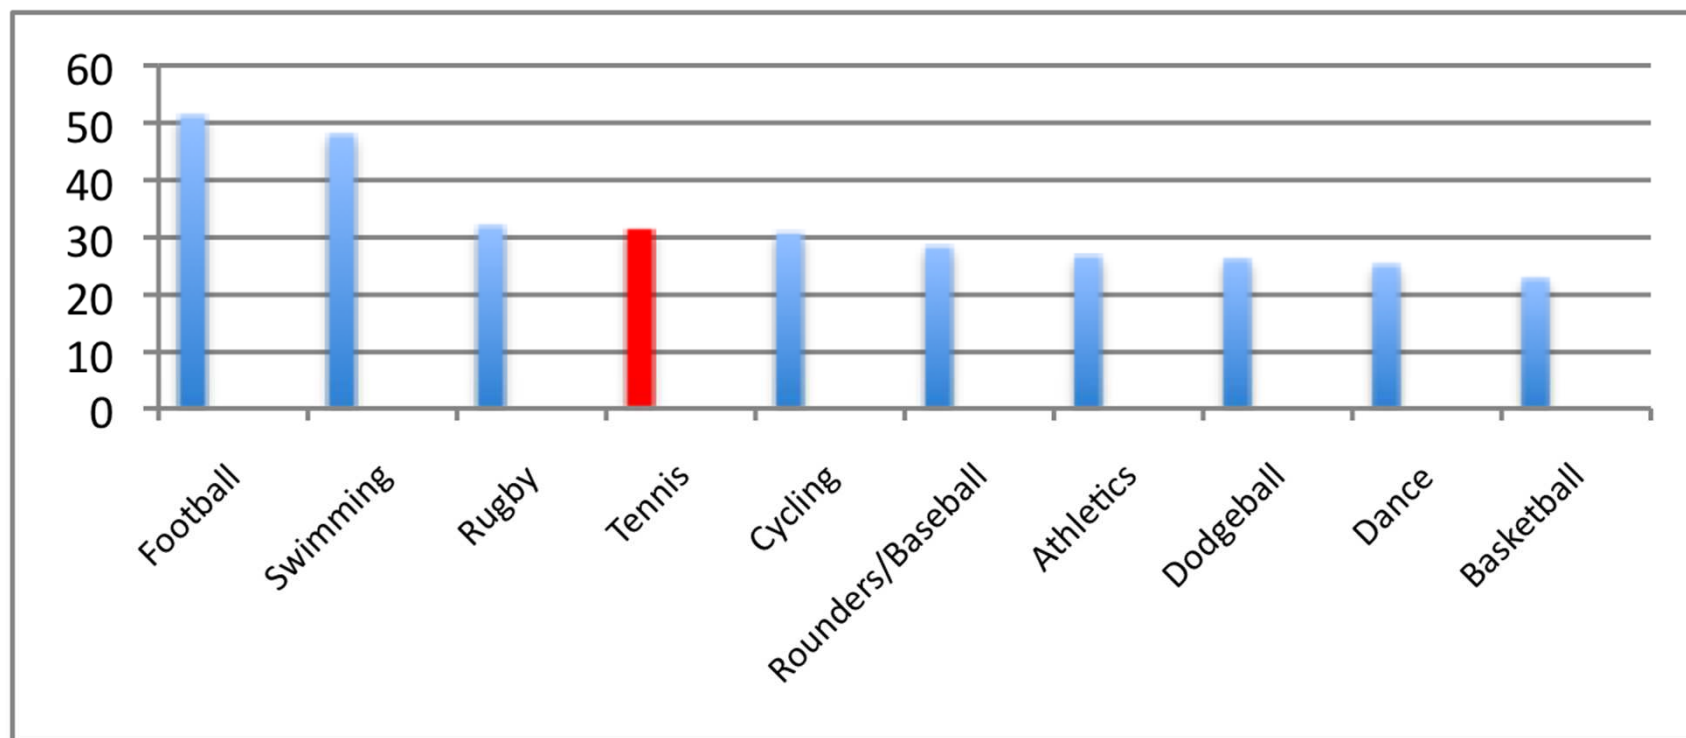

School Sports Survey 2013

Tennis Wales Key Findings

TENNIS WALES  TENIS CYMRU | LTA 

Any participation in tennis*

*Any participation in tennis in last year (any setting, extracurricular, club and other)

Curricular provision*

* Any curricular provision of tennis

Extracurricular provision*

* Any extracurricular provision of tennis

Club participation*

* Tennis played at a club

Latent demand*

*Likely to play tennis in the future

Tennis is one of the most strongly considered sports to play in the future, especially for those in years 7-11