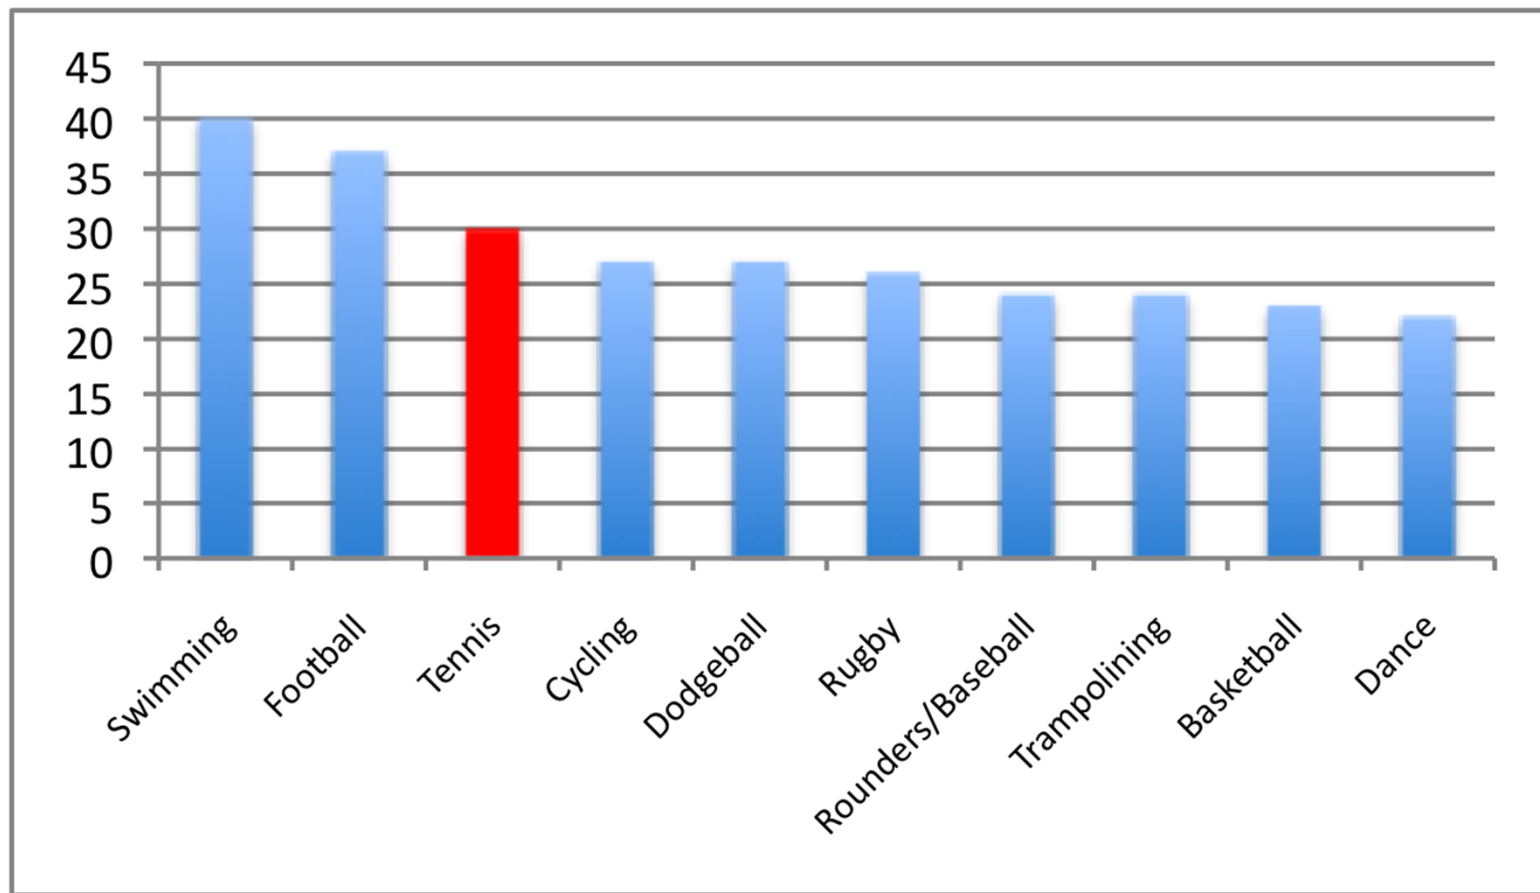

School Sports Survey 2013

Tennis Wales Key Findings

TENNIS WALES  TENIS CYMRU | LTA 

Any participation in tennis*

*Any participation in tennis in last year (any setting, extracurricular, club and other)

Curricular provision*

* Any curricular provision of tennis

Extracurricular provision*

* Any extracurricular provision of tennis

Club participation*

* Tennis played at a club

Latent demand*

*Likely to play tennis in the future

Tennis is one of the most strongly considered sports to play in the future, especially for those in years 7-11